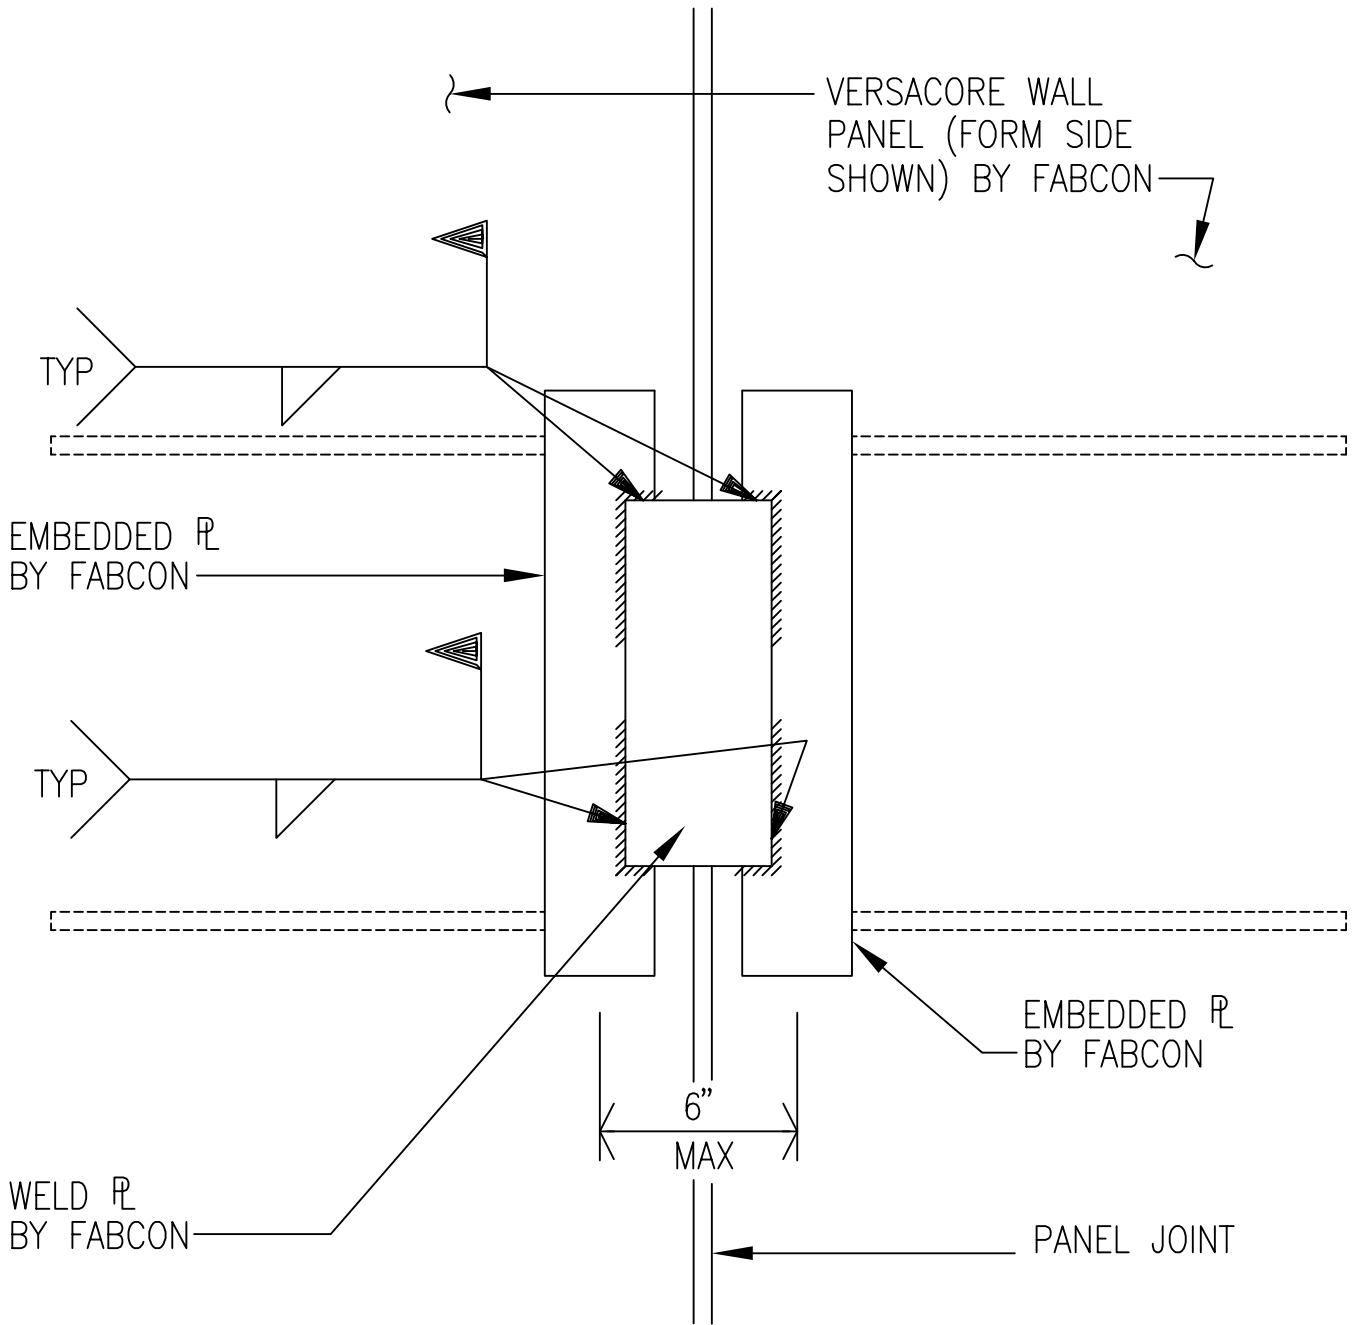

CONNECTION FOR HANGING PANEL ABOVE OPENING

DETAIL
1 1/2" = 1'-0"